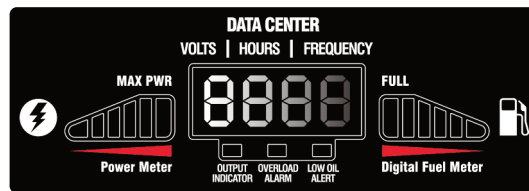

- **Powerful:** 98cc OHV High Performance 4 Cycle Engine
- **High Output:** 2,700 Starting Watts - 2,200 Running Watts
- **Pure Power:** <3% THD of clean power output, sensitive electronics safe
- **Low Idle Technology:** Extended run time of 10.5 hrs at 25% load
- **Quiet Operation:** As low as 54 dB - ideal for home, camping, tailgating & RV
- **Parallel equipped:** Complete with parallel ports for double the power output when linked together
- **Compact Design:** Lightweight for easy to transport with telescoping handle & wheels

**L5-30R 30A,
120VAC**

**DC Outlet:
2.4A, 5V, 2xUSB**

**DC Outlet:
8.3A, 12V, Automotive Outlet**

**Low
Idle**

**Fully Integrated
Parallel Capability**

**5-20R 20A,
120VAC**

SUA2700i

Model Number	SUA2700i
Starting/Running Watts	2700/2200W
Certifications	EPA - CARB
AC Voltage	120V
Rated Speed/Frequency	Variable/60Hz
Total Harmonic Distortion (THD)	< 3%
Grounding System	Neutral Floating
Noise Level (dB)	54
Engine Type	Single Cylinder 98cc - 4 Stroke OHV
Starting System	Recoil Start
Low Oil Shtdown	Yes
Cast Iron Sleeve	Yes
Fuel Type	Gasoline
Oil Type and Capacity	10W-30 - 380ml
Low Idle	Yes
Alternator Type	Permanent Magnet - Inverter
Tank	1.0 Gal
Runtime @25% Load	10.5 Hour
Handle	Telescopic - Integrated Top Handle
Wheel	Flat Free 4.0"
AC Outlets	1x5-20R (20A, 120V) - 1xL5-30R (30A, 120V)
DC Outlets	1x Automotive Style (8.3A, 12V) - 2xUSB (2.4A , 5V)
Parallel Capability	Yes
Data Center	Yes
Included	Oil - Funnel - Tool Kit - 30A RV Adaptor - 12VDC Battery Charging Cable - Parallel Cable - Manual - Quick Start Guide
Warranty (Resedential)	3 year
Carton LxWxH	22.0x14.2x20.9 inch
Unit Weight	54 lbs
Shipping Weight	57.3 lbs
UPC	850013862825