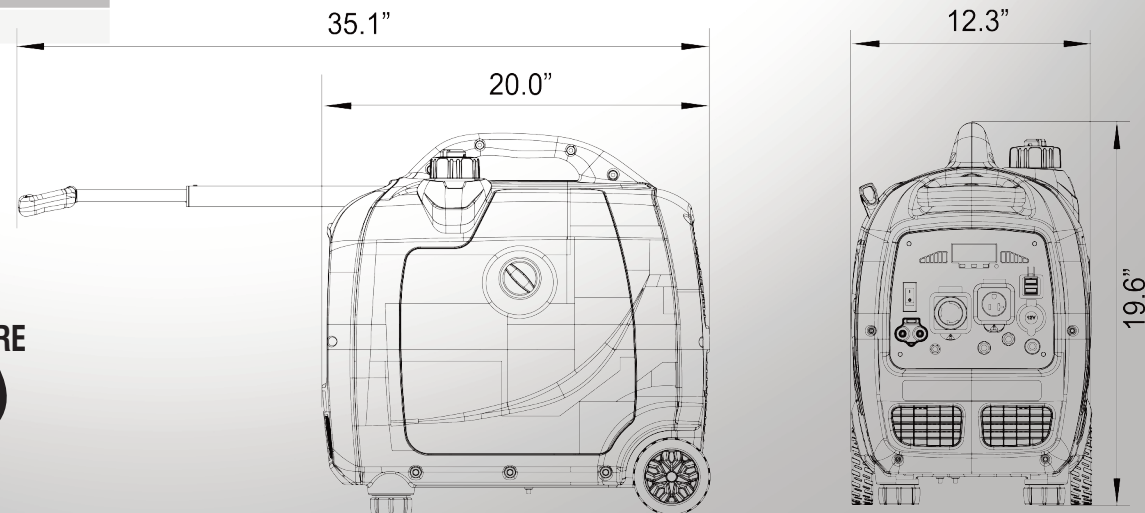

- **Powerful:** 98cc OHV High Performance 4 Cycle Engine
- **High Output:** 2,700 Starting Watts - 2,200 Running Watts
- **Pure Power:** <3% THD of clean power output, sensitive electronics safe
- **Low Idle Technology:** Extended run time of 10.5 hrs at 25% load
- **Quiet Operation:** As low as 54 dB - ideal for home, camping, tailgating & RV
- **Parallel equipped:** Complete with parallel ports for double the power output when linked together
- **Compact Design:** Lightweight for easy to transport with telescoping handle & wheels

**L5-30R 30A,
120VAC**

**DC Outlet:
2.4A, 5V, 2xUSB**

**DC Outlet:
8.3A, 12V, Automotive Outlet**

**Low
Idle**

**Fully Integrated
Parallel Capability**

**5-20R 20A,
120VAC**

SUA2700i

Model Number	SUA2700i
Starting/Running Watts	2700/2200W
Certifications	EPA - CARB
AC Voltage	120V
Rated Speed/Frequency	Variable/60Hz
Total Harmonic Distortion (THD)	< 3%
Grounding System	Neutral Floating
Noise Level (dB)	54
Engine Type	Single Cylinder 98cc - 4 Stroke OHV
Starting System	Recoil Start
Low Oil Shtdown	Yes
Cast Iron Sleeve	Yes
Fuel Type	Gasoline
Oil Type and Capacity	10W-30 - 380ml
Low Idle	Yes
Alternator Type	Permanent Magnet - Inverter
Tank	1.0 Gal
Runtime @25% Load	10.5 Hour
Handle	Telescopic - Integrated Top Handle
Wheel	Flat Free 4.0"
AC Outlets	1x5-20R (20A, 120V) - 1xL5-30R (30A, 120V)
DC Outlets	1x Automotive Style (8.3A, 12V) - 2xUSB (2.4A , 5V)
Parallel Capability	Yes
Data Center	Yes
Included	Oil - Funnel - Tool Kit - 30A RV Adaptor - 12VDC Battery Charging Cable - Parallel Cable - Manual - Quick Start Guide
Warranty (Resedential)	3 year
Carton LxWxH	22.0x14.2x20.9 inch
Unit Weight	54 lbs
Shipping Weight	57.3 lbs
UPC	850013862825

FULL PARALLEL INTEGRATION*

**DOUBLES YOUR POWER
ONCE CONNECTED**

Parallel cables included.
Read manual for full instructions.

*NOTE: Maximum output is obtained from the L5-30 twist lock receptacle
* Requires second SUA2700i sold separately.*